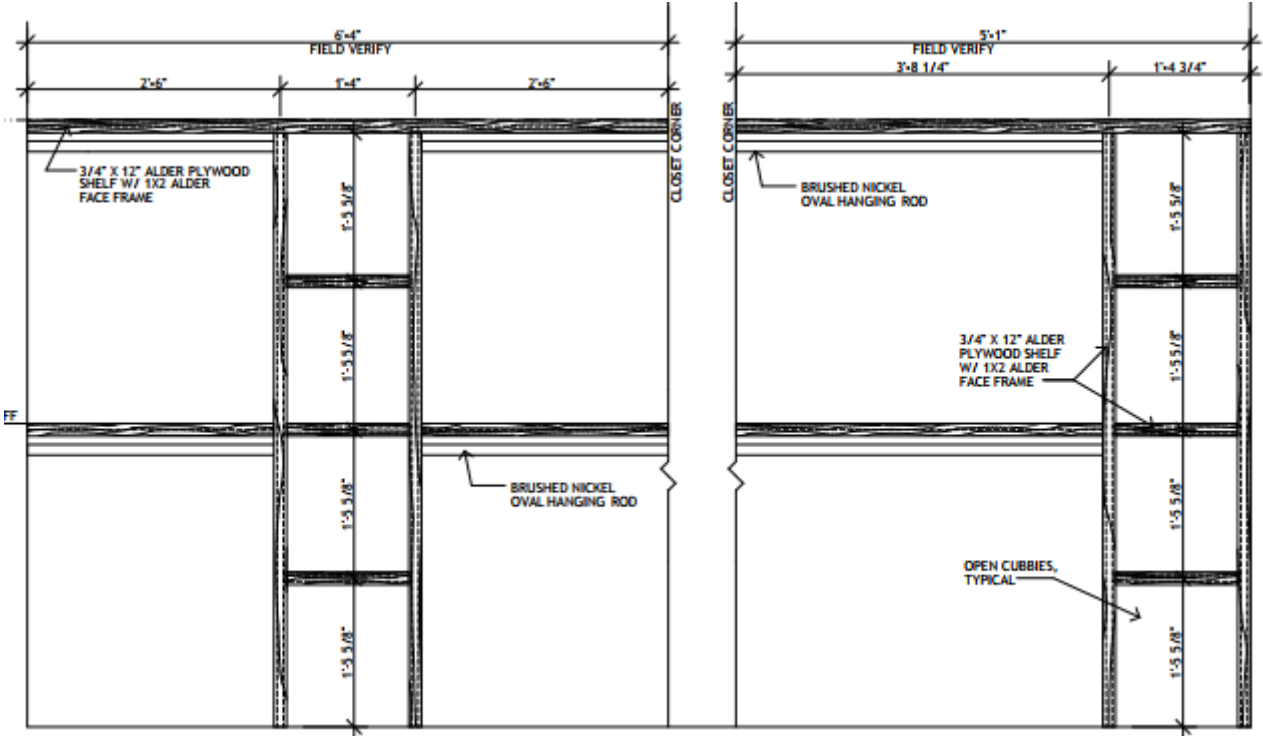

HIGHLANDS RIVERFRONT SINGLE FAMILY AVAILABLE UPGRADE OPTIONS

CLOSET UPGRADES – MINI PRIMARY OPTION 1
STANDARD CONFIGURATION IS A SINGLE ROD AND SHELF