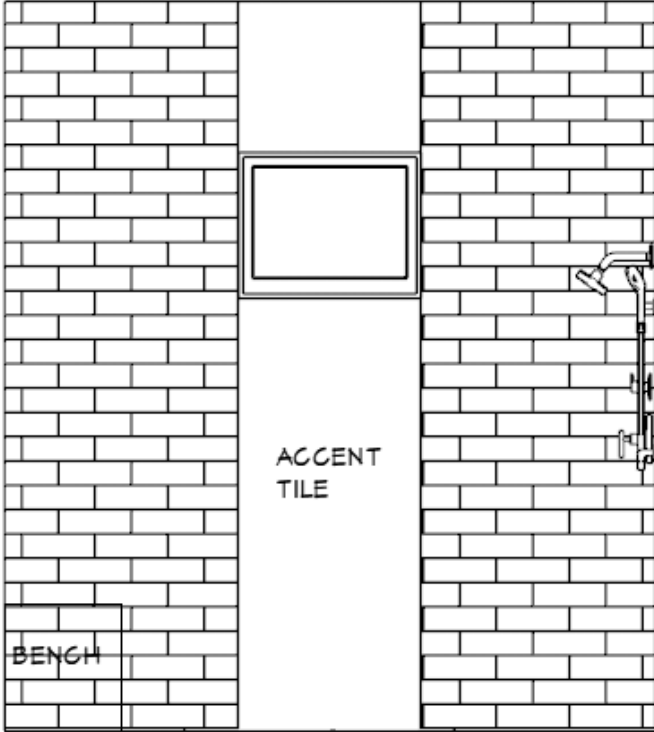

***SCHLUTER TRIM AND PURE CORNER SHELVES TO MATCH PLUMBING FIXTURE FINISH