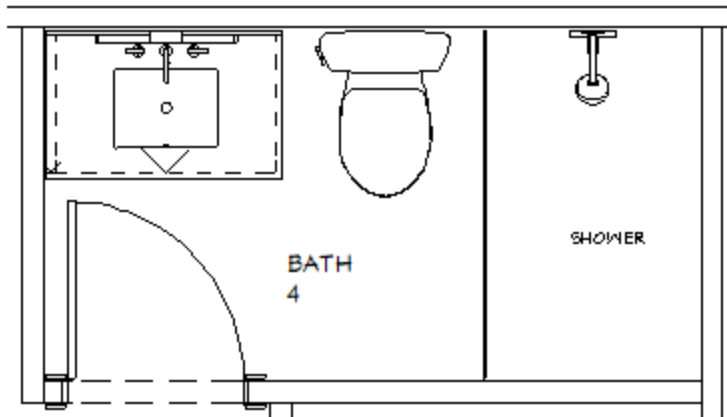

ADD STEAM SHOWER

\*COST WILL VARY DEPENDING ON TILE SELECTION

ADD BIDET TOILET SEAT

HIGHLANDS RIVERFRONT SINGLE FAMILY  
GUEST BATH 2

HIGHLANDS RIVERFRONT SINGLE FAMILY  
GUEST BATH 3

HIGHLANDS RIVERFRONT SINGLE FAMILY  
GUEST BATH 4