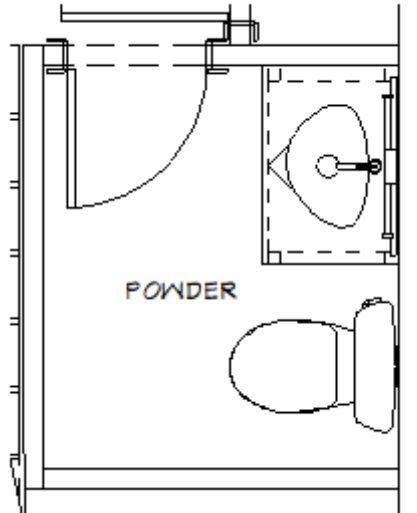

HIGHLANDS RIVERFRONT SINGLE FAMILY POWDER BATH