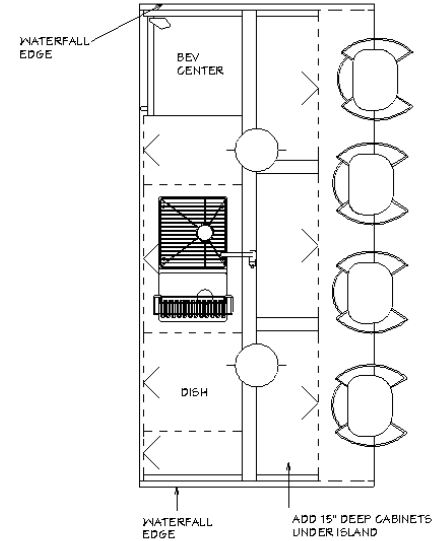

ADD 15" DEEP STORAGE CABINETS ON BACK OF ISLAND  
\*EXPANDING ISLAND REDUCES CLEARANCE TO LIVING SPACE

ADD POT FILLER  
Vibrant Stainless Finish

ADD POT FILLER  
Matte Black Finish

36" DUAL FUEL RANGE WITH 6 BURNERS