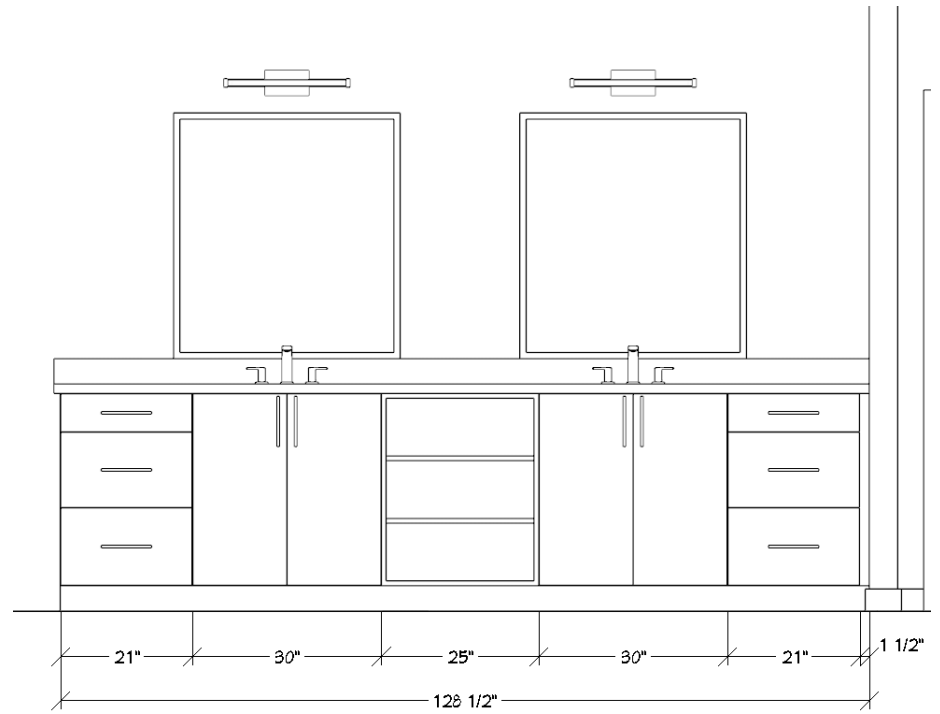

HIGHLANDS RIVERFRONT SINGLE FAMILY PRIMARY BATH