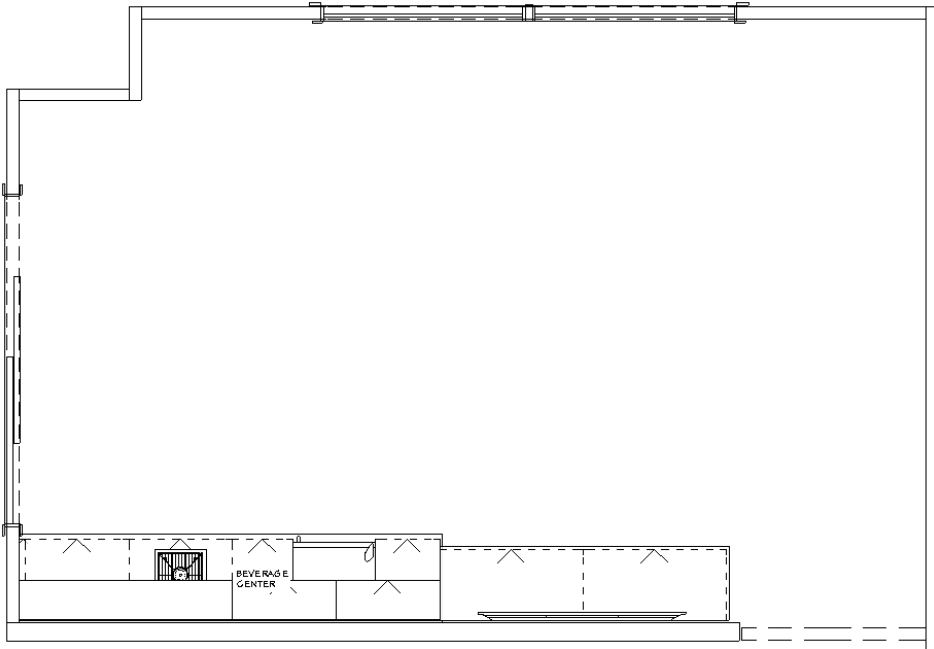

HIGHLANDS RIVERFRONT SINGLE FAMILY
LOWER LEVEL FAMILY ROOM
AVAILABLE UPGRADE OPTIONS