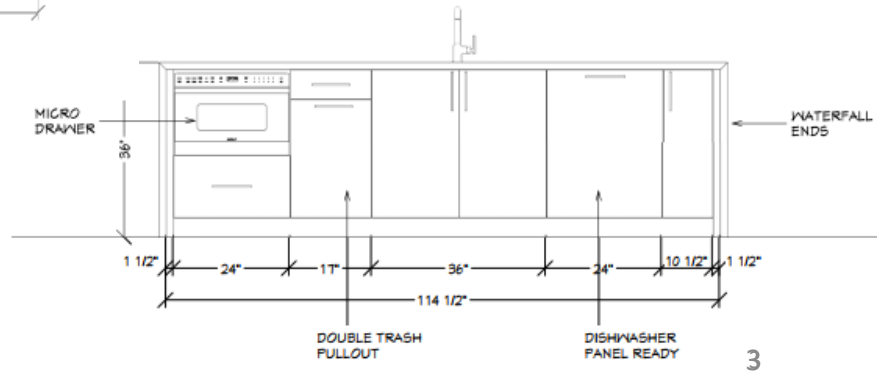

# HIGHLANDS RIVERFRONT SINGLE FAMILY MAIN LIVING AREA

HIGHLANDS RIVERFRONT SINGLE FAMILY  
MAIN LIVING AREA  
STANDARD APPLIANCES

36" BUILT IN REFRIGERATOR  
PANEL READY

36" INDUCTION RANGE  
STAINLESS

40" HOOD LINER  
WARRPED TO MATCH CABINETS