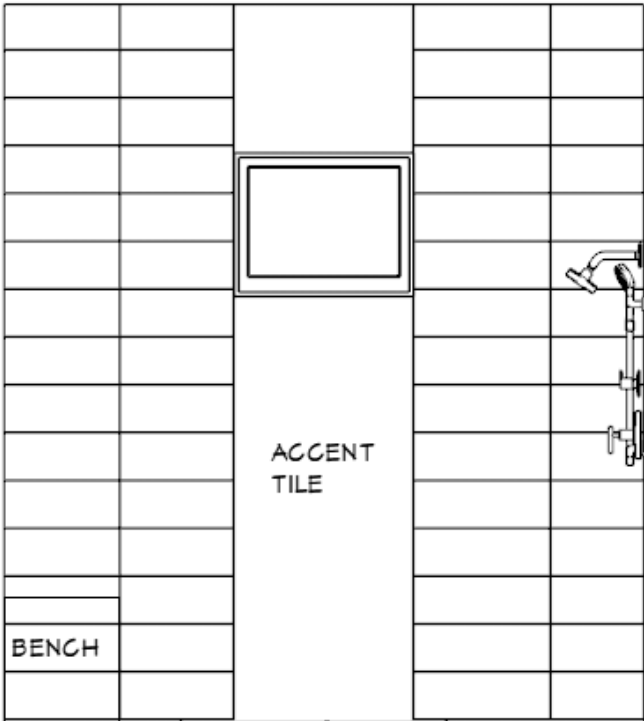

ACCENT TILE  
REALSTONE LURE MOSAIC 12X12  
GROUT BRIGHT WHITE

HIGHLANDS RIVERFRONT SINGLE FAMILY  
PRIMARY BATH  
OPTION 1 TILE LAYOUT

FLOOR TILE 12X24  
STRAIGHT SET

SHOWER PAN 2X2  
MOSAIC

\*\*\*SCHLUTER TRIM AND PURE CORNER SHELVES TO MATCH PLUMBING FIXTURE FINISH