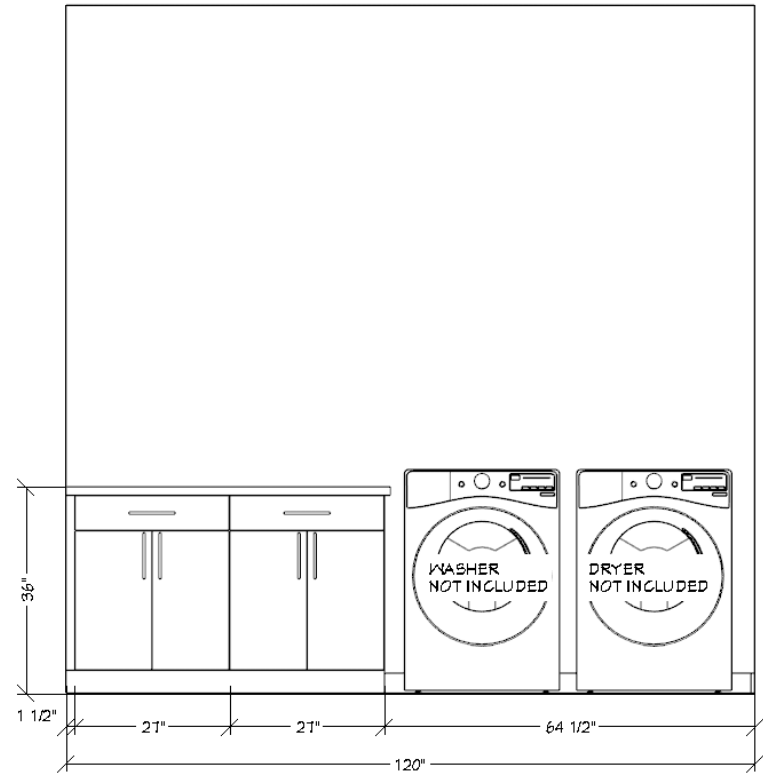

# HIGHLANDS RIVERFRONT SINGLE FAMILY LAUNDRY

HIGHLANDS RIVERFRONT SINGLE FAMILY  
LAUNDRY  
OPTION 1

PAINTED WHITE  
SHAKER

PAINTED WHITE SLAB

HANSTONE QUARTZ  
AWAKEN 3CM  
EASED EDGE

EMTEK FREESTONE PULL 6"  
Polished Chrome Finish