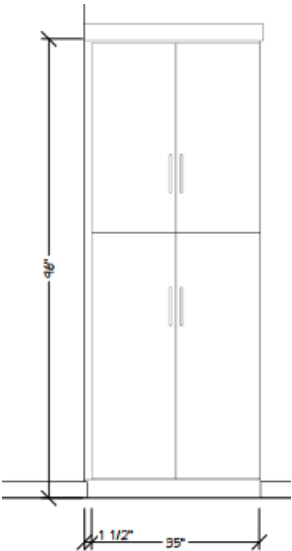

ADD LINEN CABINET TO
PRIMARY BATH

ADD STEAM SHOWER

*COST WILL VARY DEPENDING ON TILE SELECTION