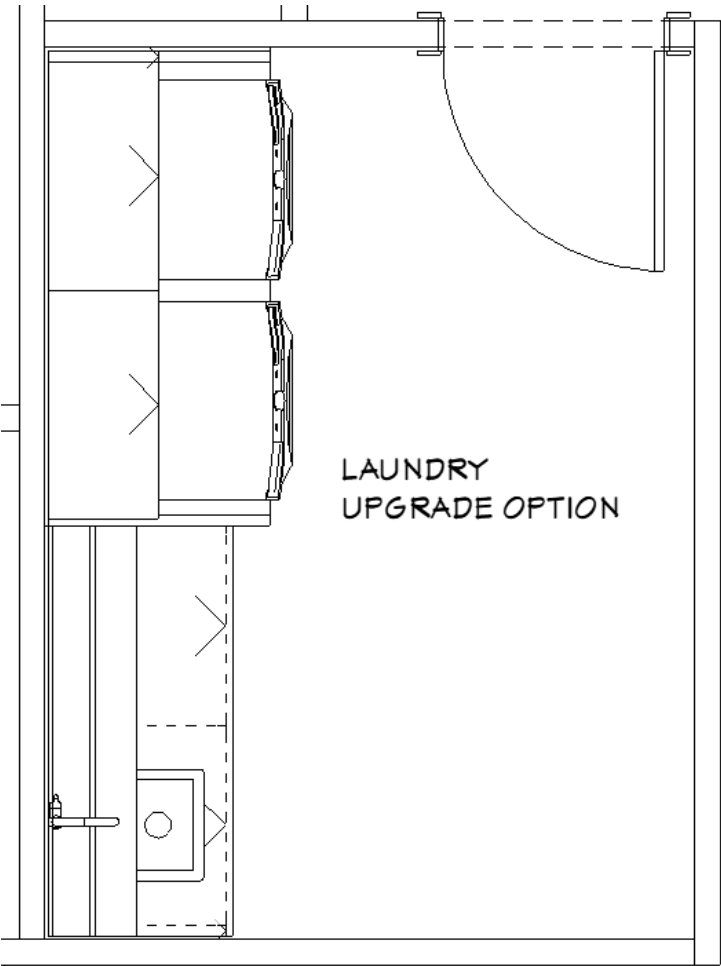

HIGHLANDS RIVERFRONT SINGLE FAMILY
LAUNDRY
AVAILABLE UPGRADE OPTIONS

ADD SINK, WALL CABINETS, FLOATING SHELF AND
COUNTERTOP ABOVE OWNER SUPPLIED WASHER/DRYER