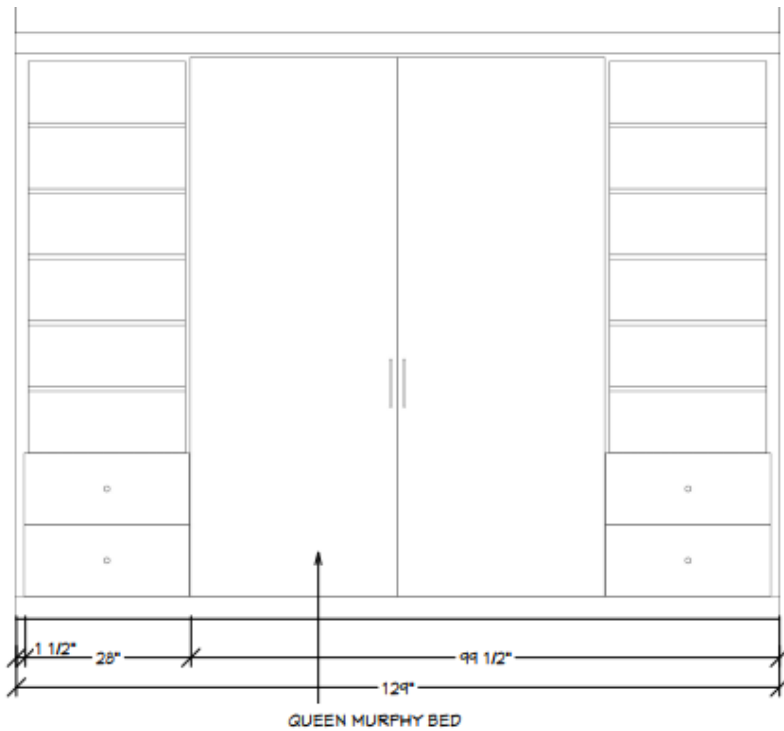

# HIGHLANDS RIVERFRONT SINGLE FAMILY STUDY AVAILABLE UPGRADE OPTIONS

ADD BUILT-IN MURPHY BED, BOOKSHELVES AND DRAWERS. COST DOES NOT INCLUDE MATTRESS

ADD CABINETS, BOOKSHELVES, FILE DRAWERS AND WOOD COUNTERTOP