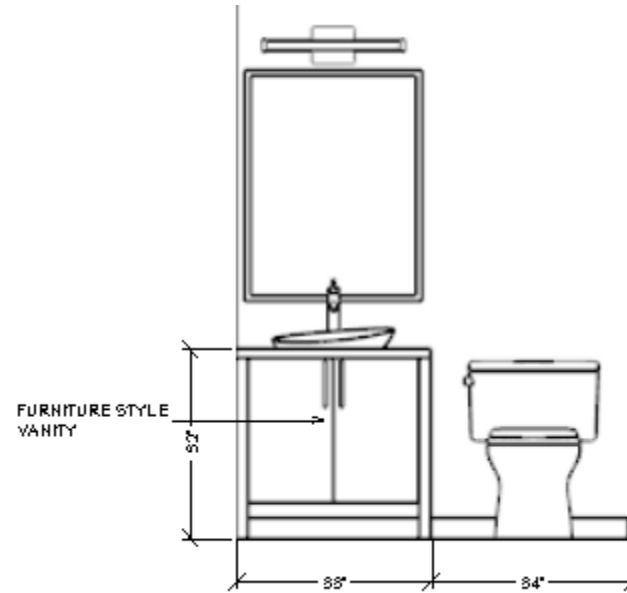

HIGHLANDS RIVERFRONT SINGLE FAMILY POWDER BATH