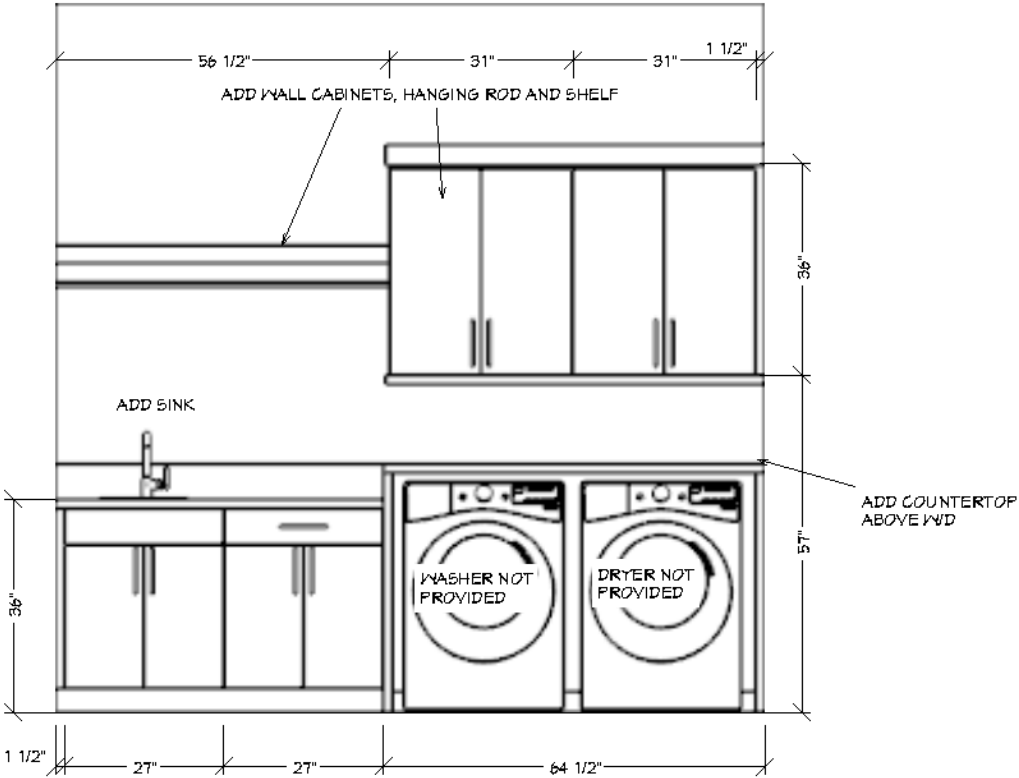

HIGHLANDS RIVERFRONT SINGLE FAMILY  
LAUNDRY  
OPTION 3

ALDER SHAKER  
SMOKE

ALDER VENEER SLAB  
SMOKE

HANSTONE QUARTZ  
CALACATTA VENATO 3CM  
EASED EDGE

EMTEK TRAIL PULL 6"  
Satin Nickel Finish

HIGHLANDS RIVERFRONT SINGLE FAMILY  
 LAUNDRY  
 AVAILABLE UPGRADE OPTIONS