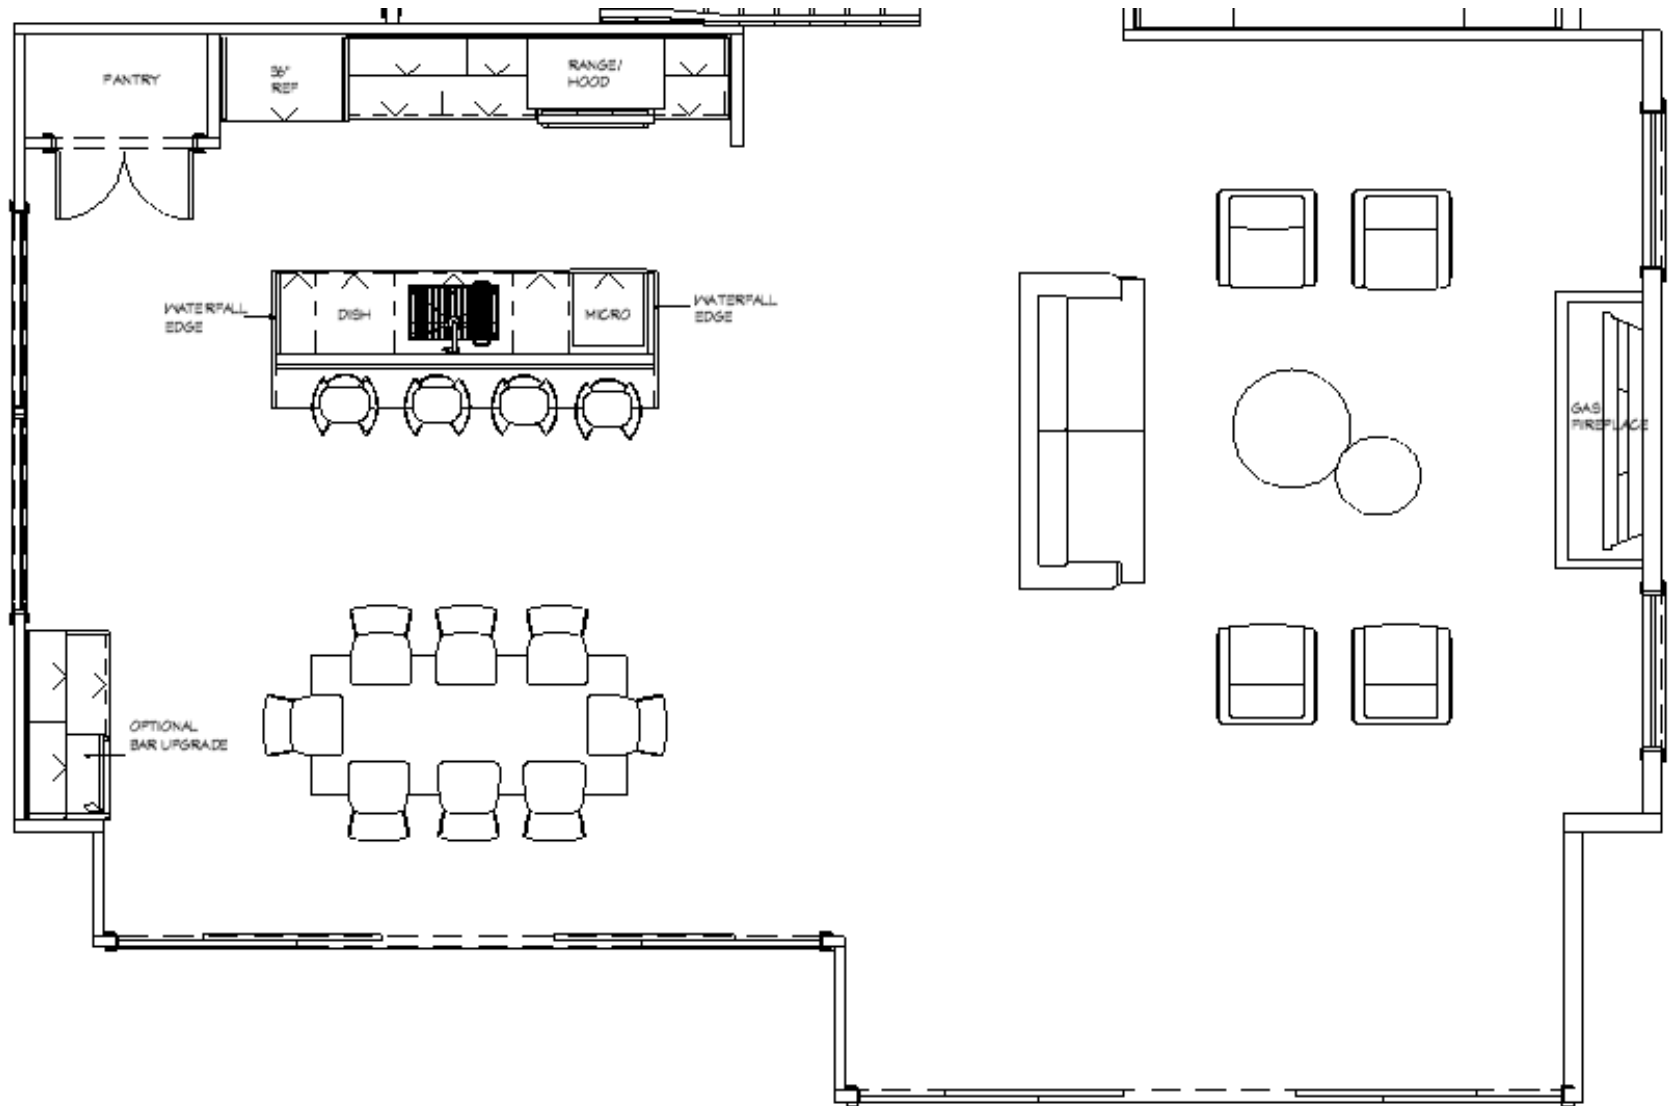

# HIGHLANDS RIVERFRONT SINGLE FAMILY MAIN LIVING AREA

HIGHLANDS RIVERFRONT SINGLE FAMILY  
MAIN LIVING AREA  
STANDARD APPLIANCES

36" BUILT IN REFRIGERATOR  
PANEL READY

36" INDUCTION RANGE  
STAINLESS

40" HOOD LINER  
WARRPED TO MATCH CABINETS