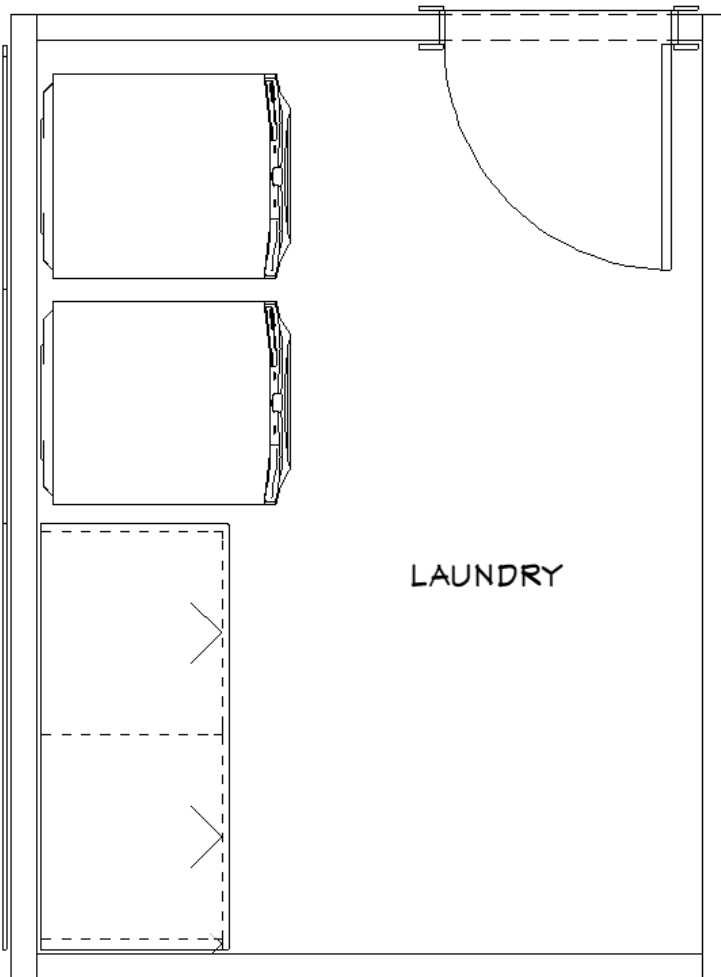

HIGHLANDS RIVERFRONT SINGLE FAMILY LAUNDRY