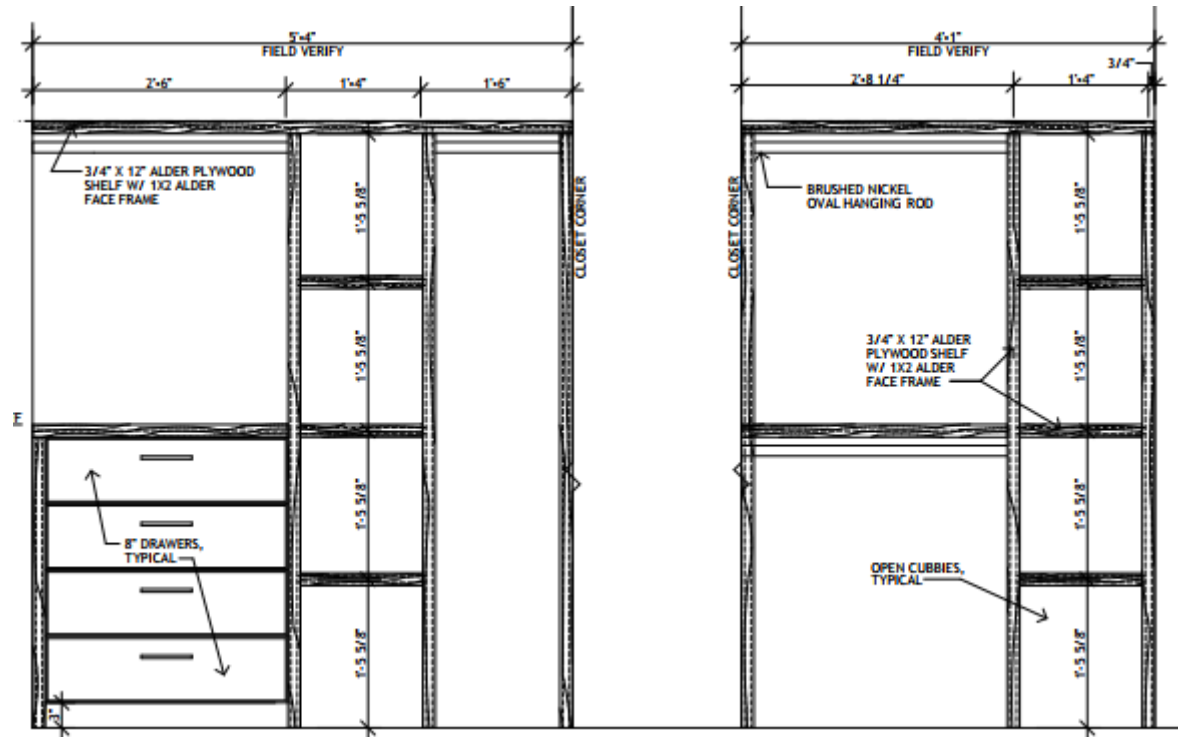

HIGHLANDS RIVERFRONT SINGLE FAMILY AVAILABLE UPGRADE OPTIONS

CLOSET UPGRADES – MINI PRIMARY OPTION 2
STANDARD CONFIGURATION IS A SINGLE ROD AND SHELF