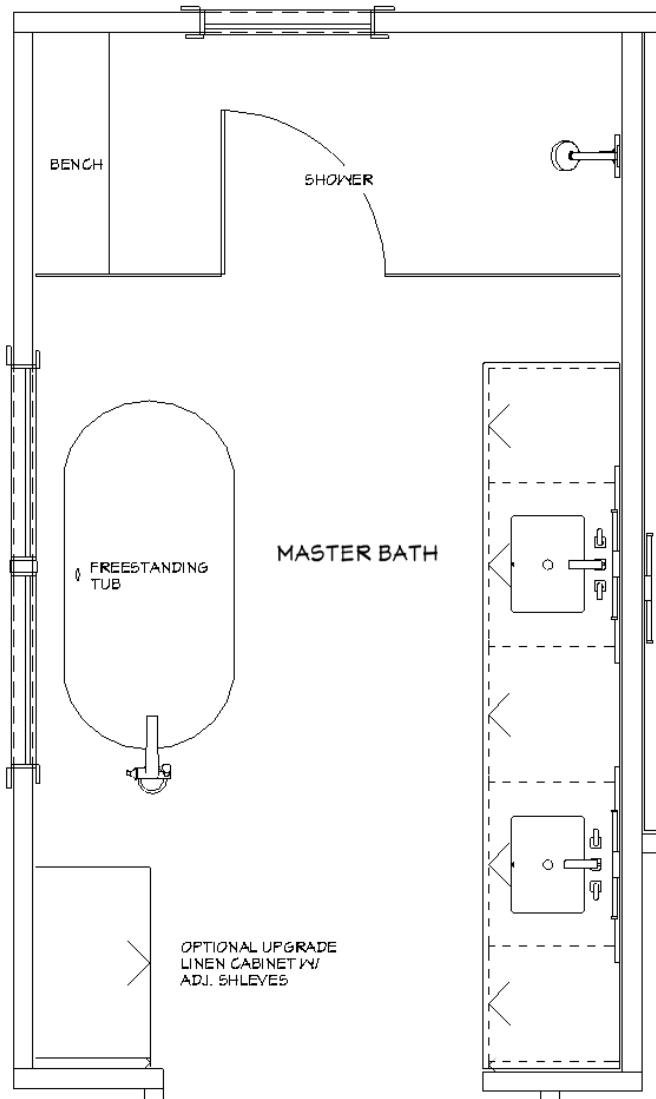

HIGHLANDS RIVERFRONT SINGLE FAMILY PRIMARY BATH