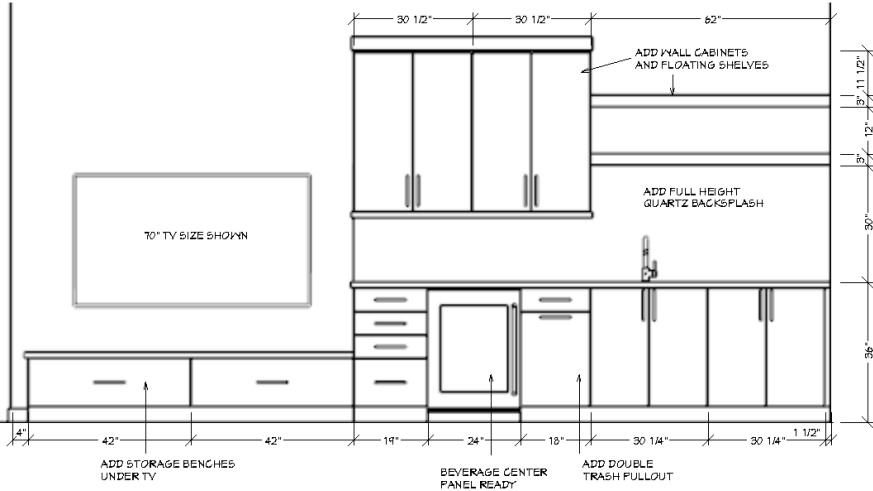

HIGHLANDS RIVERFRONT SINGLE FAMILY
LOWER LEVEL FAMILY ROOM
AVAILABLE UPGRADE OPTIONS