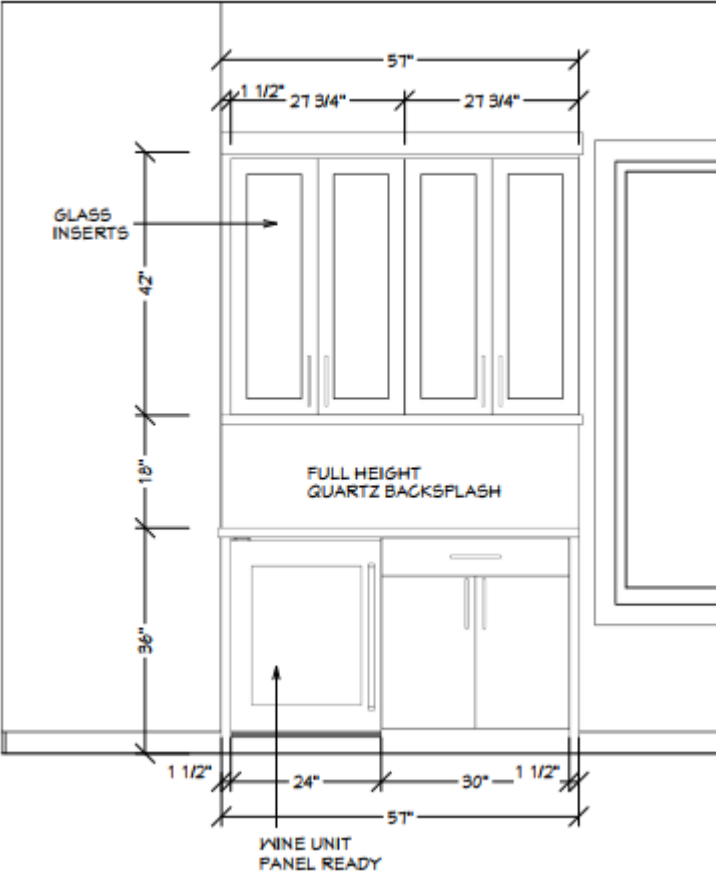

Kohler Strive Smart Divide  
Stainless

HIGHLANDS RIVERFRONT SINGLE FAMILY  
MAIN LIVING AREA  
AVAILABLE UPGRADE OPTIONS

ADD BUILT IN BAR TO DINING AREA WITH  
PANEL READY WINE UNIT  
FINISHES TO MATCH KITCHEN