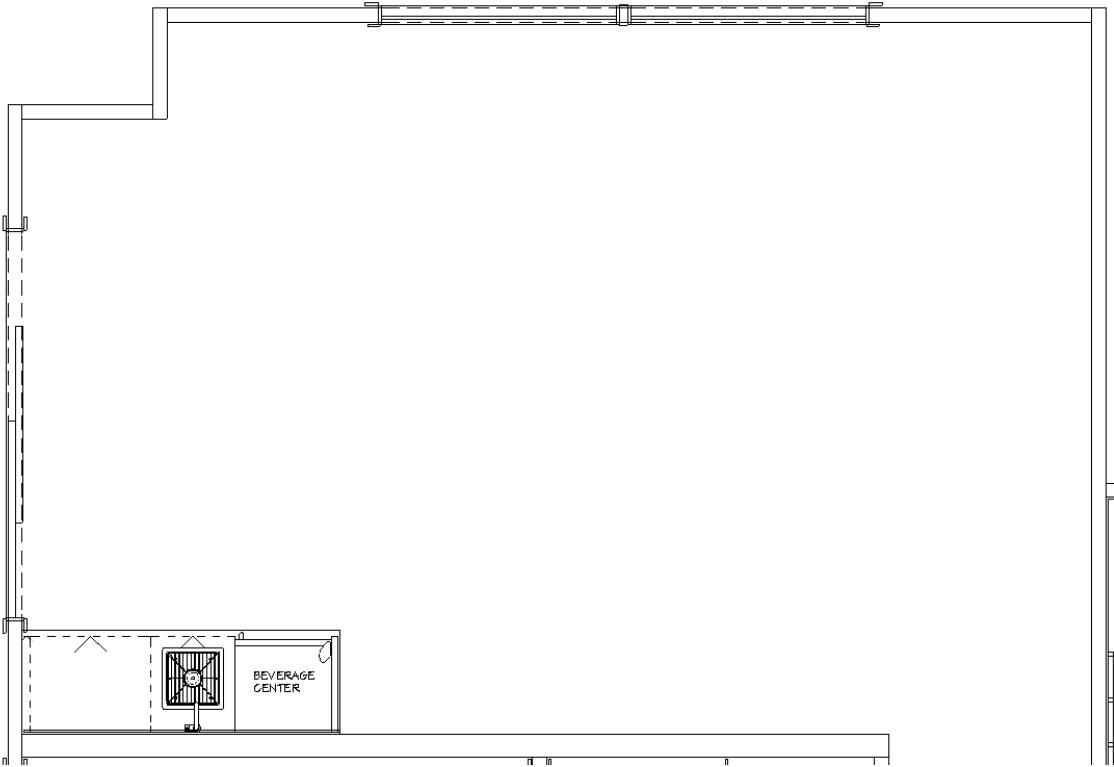

HIGHLANDS RIVERFRONT SINGLE FAMILY
LOWER LEVEL FAMILY ROOM