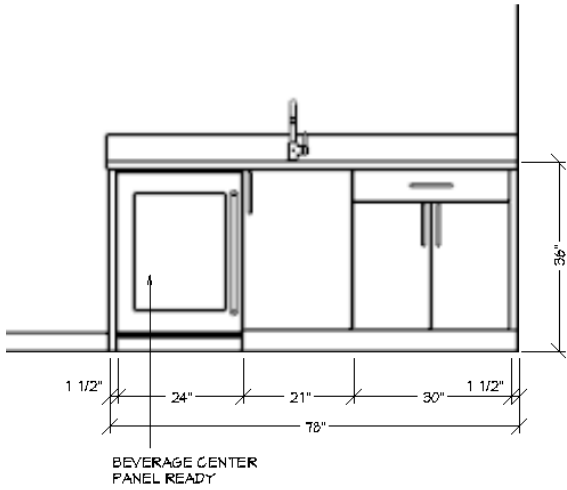

HIGHLANDS RIVERFRONT SINGLE FAMILY
LOWER LEVEL FAMILY ROOM