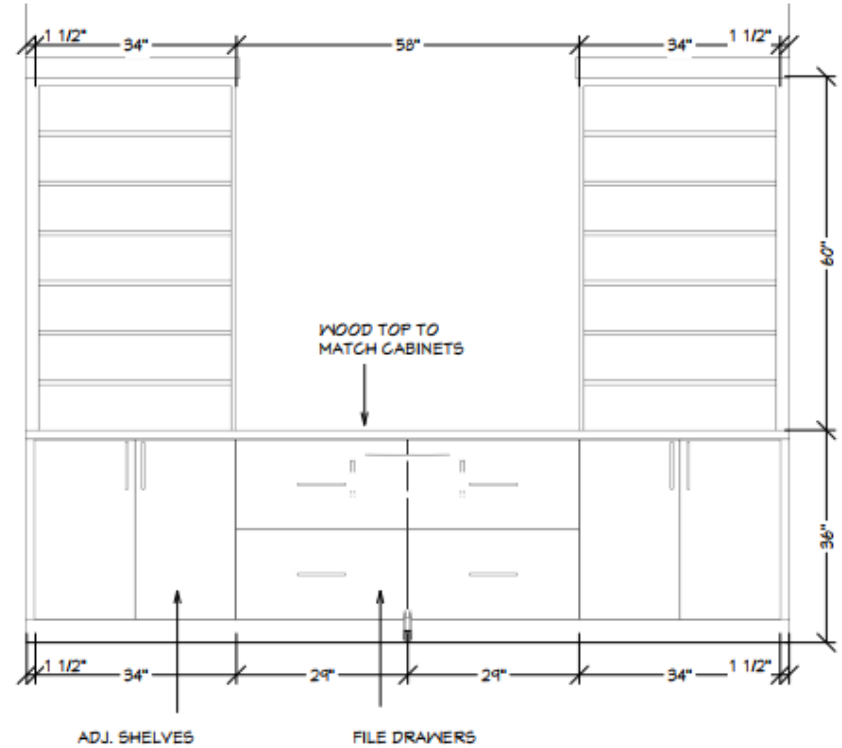

# HIGHLANDS RIVERFRONT SINGLE FAMILY STUDY AVAILABLE UPGRADE OPTIONS

ADD BUILT-IN MURPHY BED, BOOKSHELVES AND DRAWERS. COST DOES NOT INCLUDE MATTRESS

ADD CABINETS, BOOKSHELVES, FILE DRAWERS AND WOOD COUNTERTOP