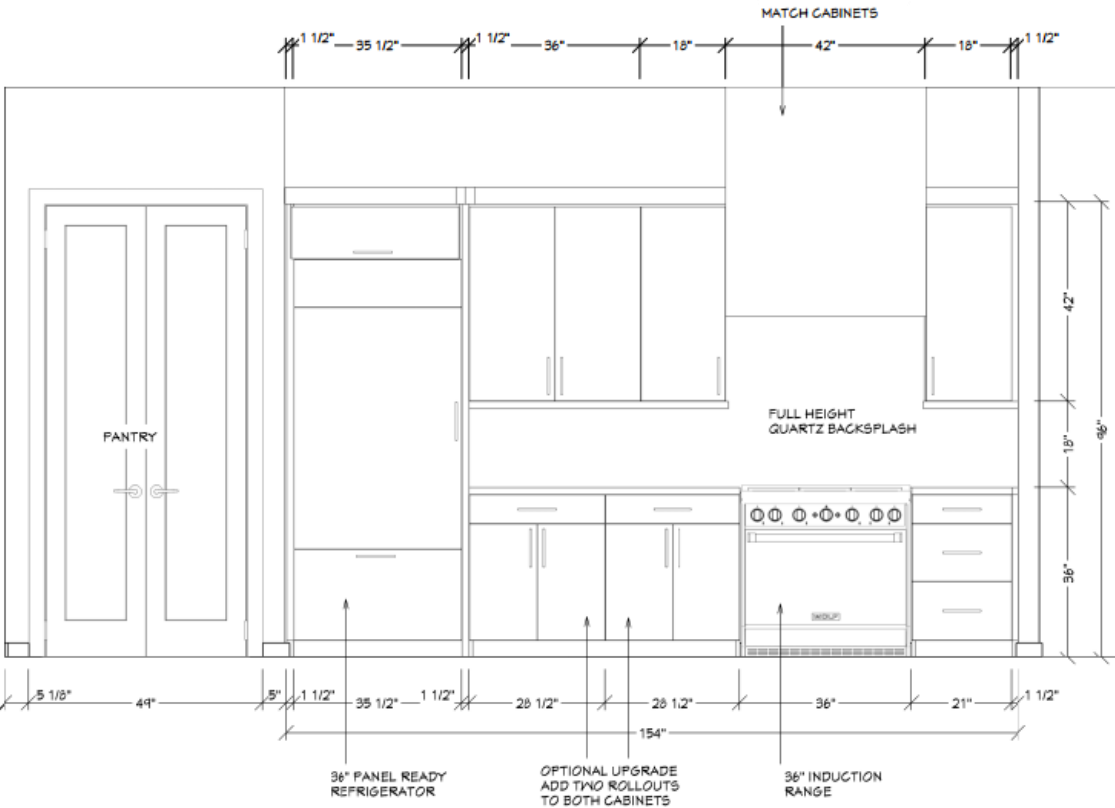

# HIGHLANDS RIVERFRONT SINGLE FAMILY MAIN LIVING AREA

HIGHLANDS RIVERFRONT SINGLE FAMILY  
MAIN LIVING AREA  
STANDARD APPLIANCES

36" BUILT IN REFRIGERATOR  
PANEL READY

36" INDUCTION RANGE  
STAINLESS

40" HOOD LINER  
WARRPED TO MATCH CABINETS