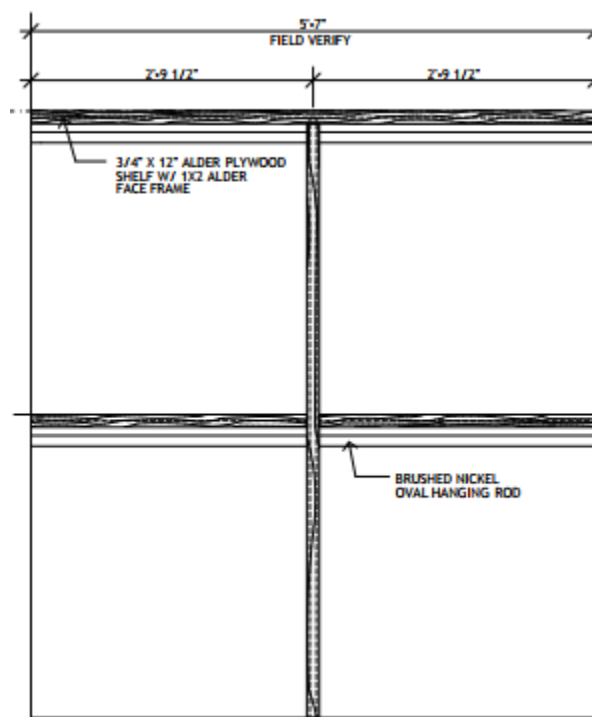

HIGHLANDS RIVERFRONT SINGLE FAMILY AVAILABLE UPGRADE OPTIONS

CLOSET UPGRADES – BEDROOM 3 AND 4 OPTION 1
STANDARD CONFIGURATION IS A SINGLE ROD AND SHELF